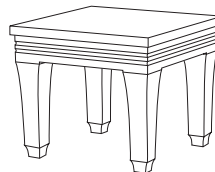

**Lounge Chair**  
AD-7030

**Dining Arm Chair**  
AD-7020

**60" Round Dining Table**  
PL-6007  
(other sizes available)

**Side Chair**  
AD-7021

**Chaise Lounge**  
AD-7050 (shown with optional headrest)