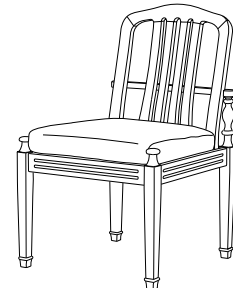

**AD-7020**  
Adagio Dining Arm Chair  
23.25" w × 24.5" d × 36" h

**GIATI**  
DESIGNS BY MARK SINGER

GIATI DESIGNS, INC.  
Santa Barbara, California  
Tel 805.684.8349 Fax 805.684.8359  
[www.giati.com](http://www.giati.com)

**Lounge Chair**  
AD-7030

**Dining Arm Chair**  
AD-7020

**60" Round Dining Table**  
PL-6007  
(other sizes available)

**Side Chair**  
AD-7021

**Chaise Lounge**  
AD-7050 (shown with optional headrest)