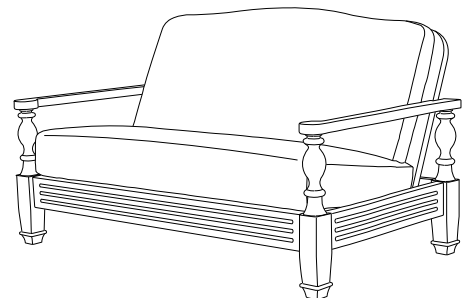

Settee
AD-7000

GIATI

DESIGNS BY MARK SINGER

GIATI DESIGNS, INC.
Santa Barbara, California
Tel 805.684.8349 Fax 805.684.8359
www.giati.com

Available in casual finishes for interior and exterior use: Natural Teak, Driftwood Finish, Protective UV Inhibitor (Teak Oil).
Table tops available in teak or limestone