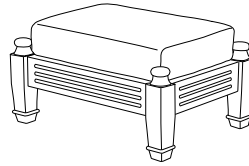

Ottoman
AD-7040