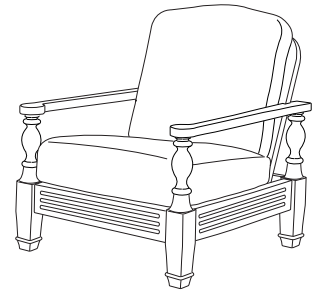

**AD-7020**  
Adagio Dining Arm Chair  
23.25" w × 24.5" d × 36" h

**GIATI**  
DESIGNS BY MARK SINGER

GIATI DESIGNS, INC.  
Santa Barbara, California  
Tel 805.684.8349 Fax 805.684.8359  
[www.giati.com](http://www.giati.com)

**AD-7020** back view

Available in casual finishes  
for interior and exterior use:  
Natural Teak, Driftwood Finish, or  
Protective UV Inhibitor (Teak Oil)

*Giati*

**Armless Lounge Chair**  
AD-7031

**Ottoman**  
AD-7040

**Lounge Chair**  
AD-7030

**Dining Arm Chair**  
AD-7020

**60" Round Dining Table**  
PL-6007  
(other sizes available)

**Side Chair**  
AD-7021

**Chaise Lounge**  
AD-7050 (shown with optional headrest)