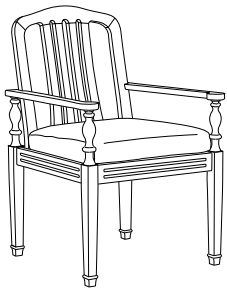

**AD-7020**  
Adagio Dining Arm Chair  
23.25" w × 24.5" d × 36" h

**GIATI**  
DESIGNS BY MARK SINGER

GIATI DESIGNS, INC.  
Santa Barbara, California  
Tel 805.684.8349 Fax 805.684.8359  
[www.giati.com](http://www.giati.com)

**AD-7020** back view

Available in casual finishes  
for interior and exterior use:  
Natural Teak, Driftwood Finish, or  
Protective UV Inhibitor (Teak Oil)

*Giati*

**Armless Lounge Chair**  
AD-7031

**Ottoman**  
AD-7040

**Lounge Chair**  
AD-7030

**Dining Arm Chair**  
AD-7020

**60" Round Dining Table**  
PL-6007  
(other sizes available)

**Side Chair**  
AD-7021

**Chaise Lounge**  
AD-7050 (shown with optional headrest)