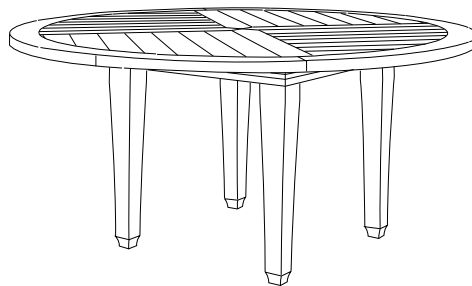

**AD-7020** back view

Available in casual finishes  
for interior and exterior use:  
Natural Teak, Driftwood Finish, or  
Protective UV Inhibitor (Teak Oil)

*Giati*

**Armless Lounge Chair**  
AD-7031

**Ottoman**  
AD-7040

**Lounge Chair**  
AD-7030

**Dining Arm Chair**  
AD-7020

**60" Round Dining Table**  
PL-6007  
(other sizes available)

**Side Chair**  
AD-7021

**Chaise Lounge**  
AD-7050 (shown with optional headrest)