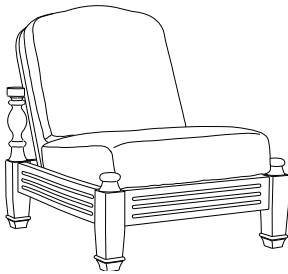

Giati

Armless Lounge Chair
AD-7031